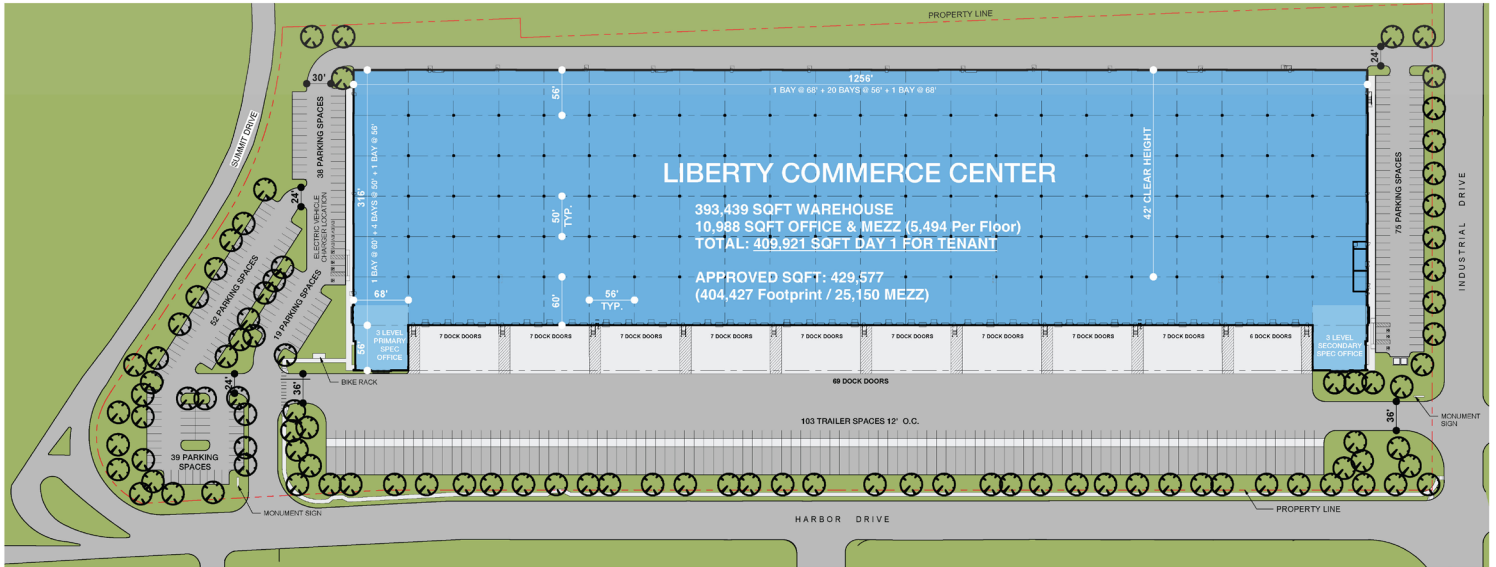

Specifications

+/- 426,275 Sq. Ft.
TOTAL AVAILABLE

+/- 393,503 Sq. Ft.
WAREHOUSE AREA

+/- 32,772 Sq. Ft.
OFFICE AREA
2 SECTIONS, 3 LEVELS EACH

42'
CLEAR HEIGHT

69
DOCK DOORS

2
GRADE-LEVEL DOORS

223 Stalls
AUTO PARKING

103 Stalls
TRAILER PARKING

**2,500 Amps, 3-Phase,
277/480v**
POWER

ESFR
FIRE SPRINKLERS

**185' Truck Court with 60'
Deep Concrete Apron**

LED Lighting Throughout

City Sewer & Water

**56' x 50' Bays with
60' x 56' Speed Bay**

**Urban Enterprize Zone
(UEZ)**

PROJECT INFORMATION

BUILDING	
WAREHOUSE	393,503 SF
PRIMARY SPEC OFFICE	16,366 SF
SECONDARY SPEC OFFICE	16,366 SF
TOTAL LEASEABLE AREA	426,275 SF
PARKING	
AUTO PARKING	223 spaces
TRAILER PARKING	103 spaces
TRUCK DOORS	69 positions

SITE AREA

In S.F.	+/- 892,242 Sq. Ft.
In Acres	+/- 20.48 AC

BUILDING AREA

Office	+/- 32,772 Sq. Ft.
Warehouse	+/- 393,503 Sq. Ft.
TOTAL	+/- 426,275 Sq. Ft.

COVERAGE

48%

PARKING

Auto	223 stalls
Trailer	103 stalls